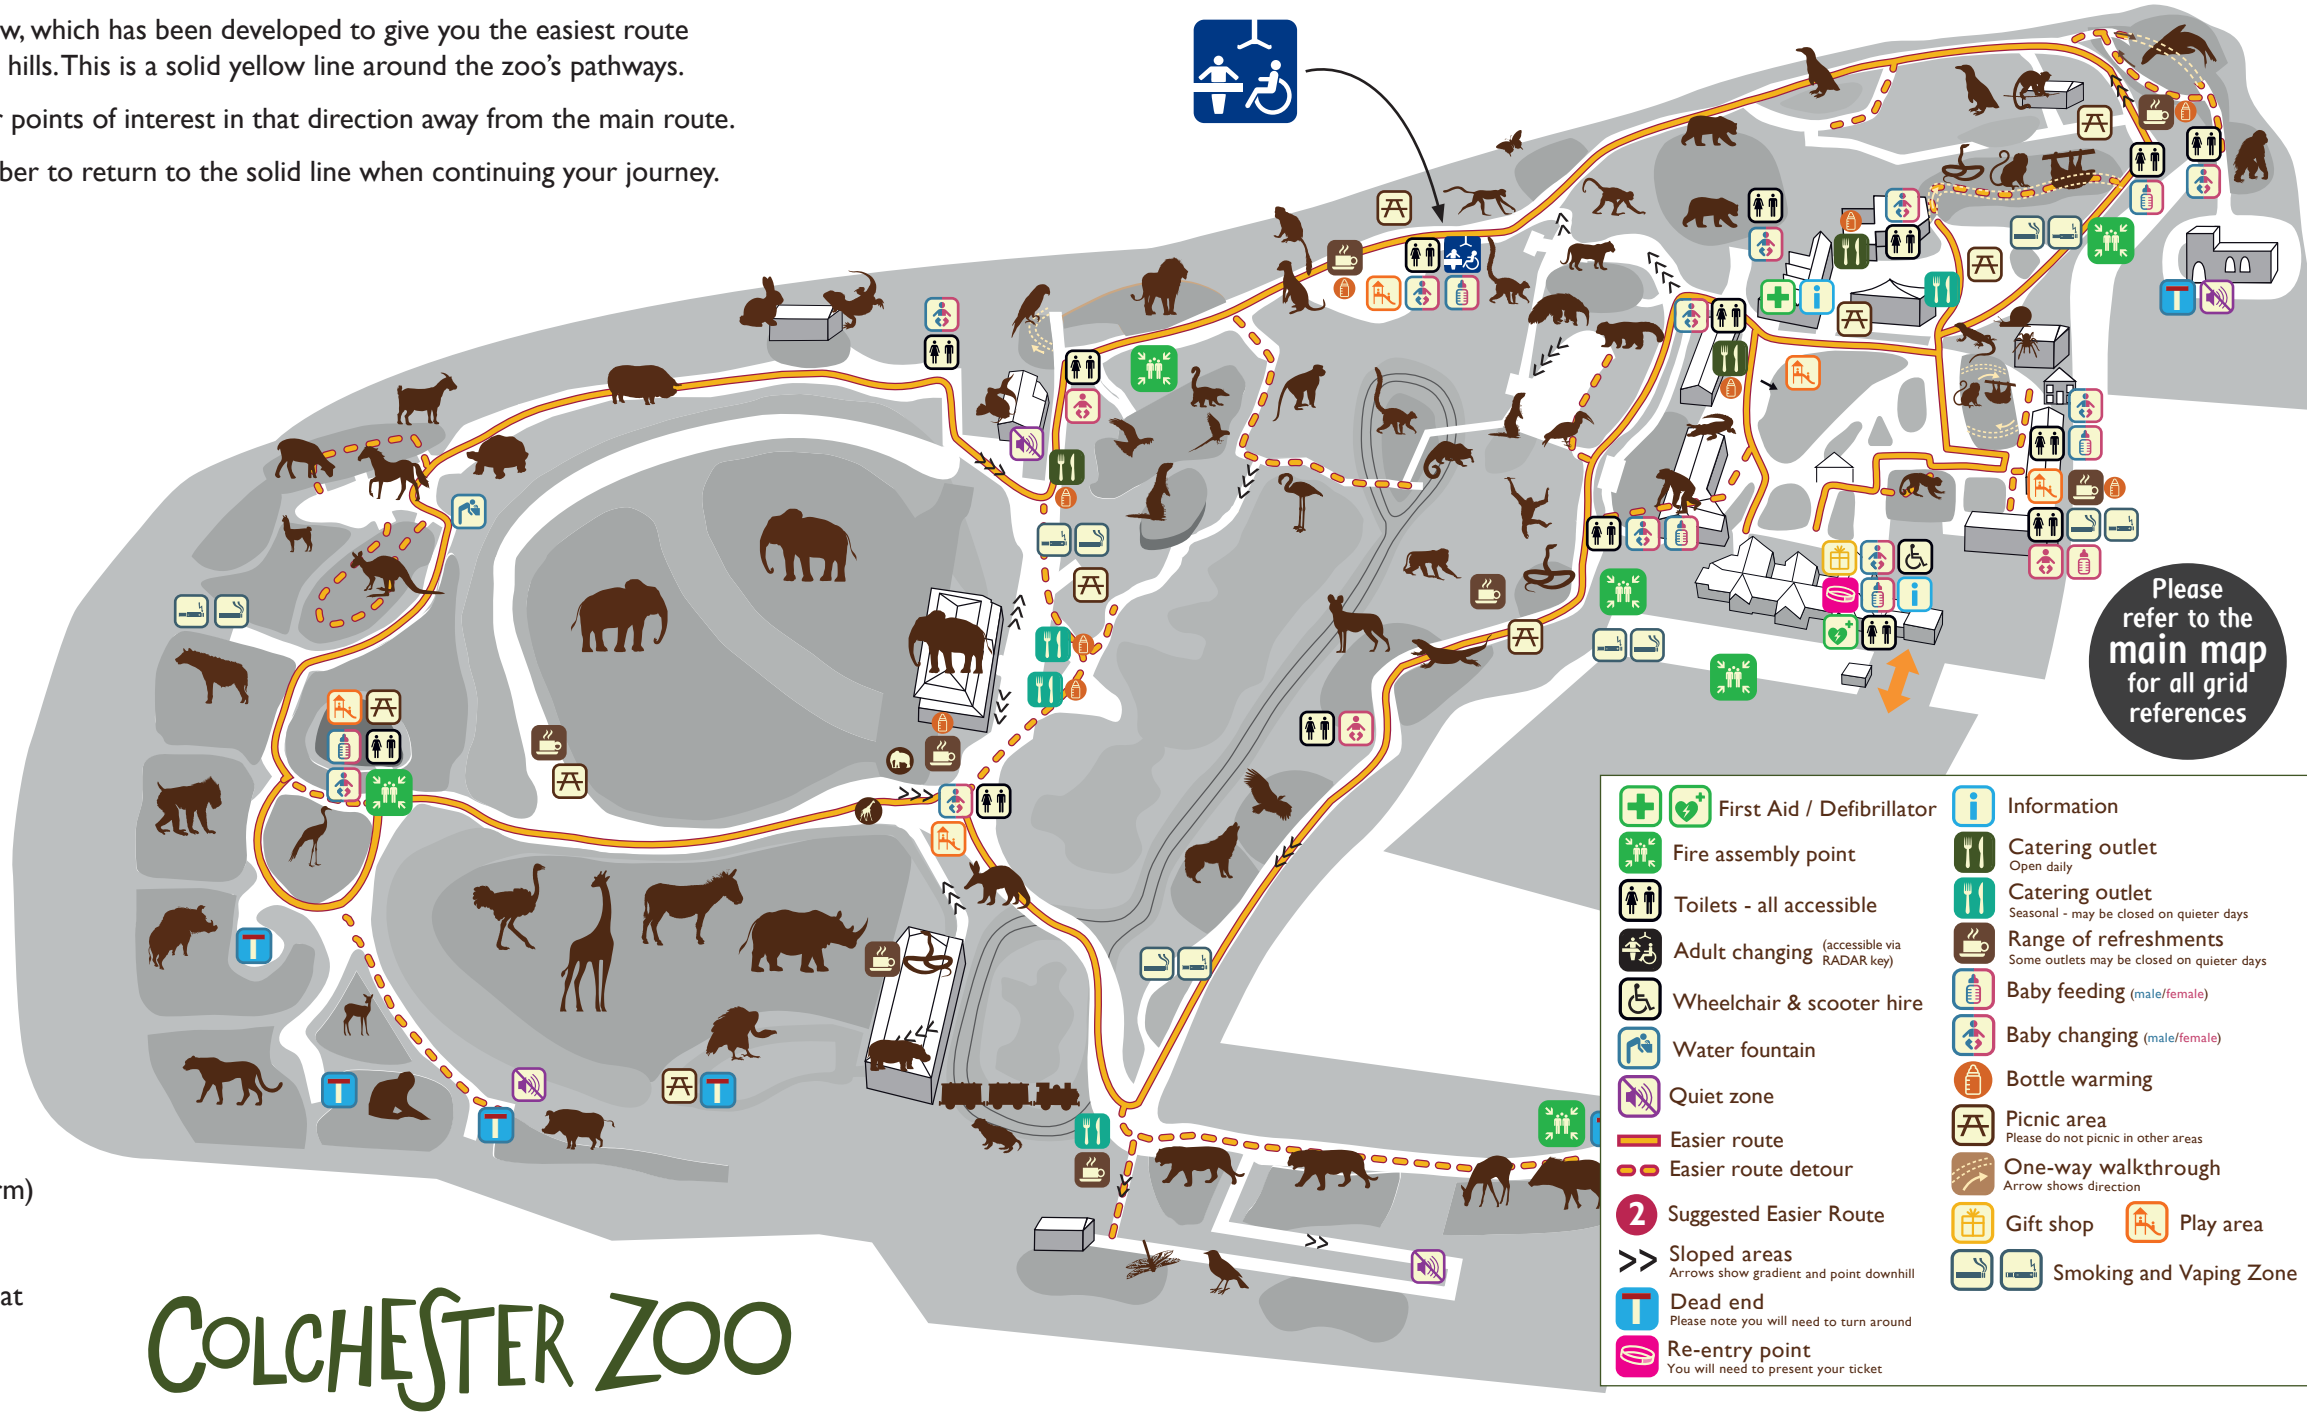

# Getting around the zoo

We have a 'yellow route', marked on the map below, which has been developed to give you the easiest route possible around the zoo and to avoid the steepest hills. This is a solid yellow line around the zoo's pathways.

A dotted yellow line indicates other enclosures or points of interest in that direction away from the main route.

If you follow the dotted yellow line, please remember to return to the solid line when continuing your journey.

## Changing Facility

A registered Changing Places facility is available for those with additional needs at the toilets near the **meerkat enclosure**. Please refer to the main map for location and grid references.

Please refer to the main map for all grid references

	First Aid / Defibrillator		Information
	Fire assembly point		Catering outlet Open daily
	Toilets - all accessible		Catering outlet Seasonal - may be closed on quieter days
	Adult changing (accessible via RADAR key)		Range of refreshments Some outlets may be closed on quieter days
	Wheelchair & scooter hire		Baby feeding (male/female)
	Water fountain		Baby changing (male/female)
	Quiet zone		Bottle warming
	Easier route		Picnic area Please do not picnic in other areas
	Easier route detour		One-way walkthrough Arrow shows direction
	Suggested Easier Route		Gift shop
	Sloped areas Arrows show gradient and point downhill		Play area
	Dead end Please note you will need to turn around		Smoking and Vaping Zone
	Re-entry point You will need to present your ticket		